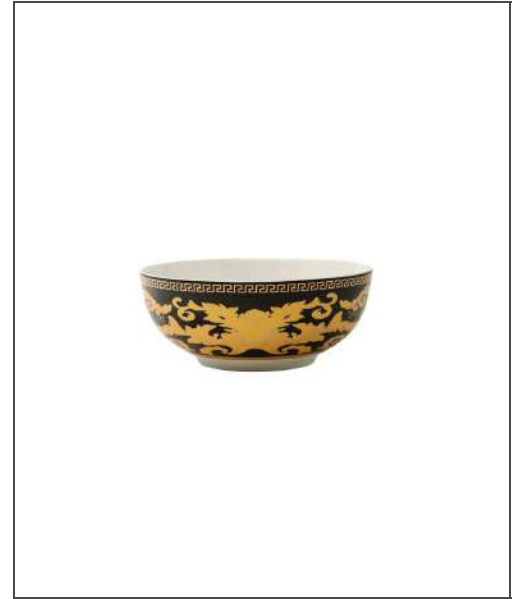

JENNA CLIFFORD - Grandeur

**JENNA CLIFFORD -
Grandeur Dinner Plate
Set of 4**

JC-7290

L:27cm x W:27cm x H:2cm

**JENNA CLIFFORD -
Grandeur Side Plate Set
of 4**

JC-7291

L:21cm x W:21cm x H:2cm

**JENNA CLIFFORD -
Grandeur Cereal Bowl
Set of 4**