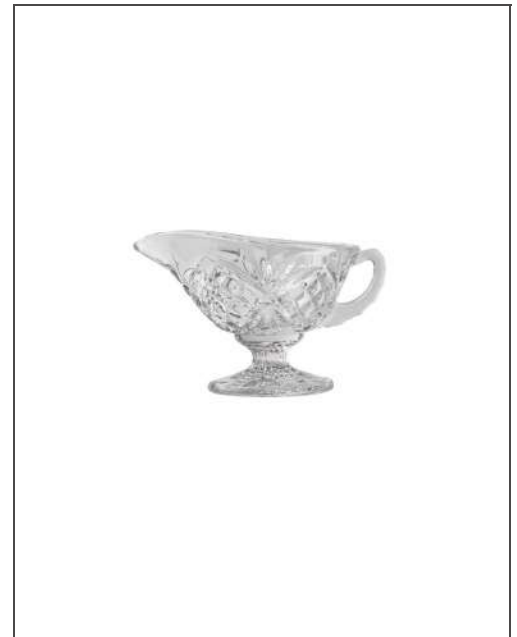

ST-0000288

L:10cm x W:10cm x H:16cm
Capacity: 300ml

PARIS - Goblet Set of 4

ST-0000290

L:8cm x W:8cm x H:19cm
Capacity: 300ml

PARIS - Gravy Boat

ST-0000189

L:21cm x W:10cm x H:11cm
Capacity: 300ml