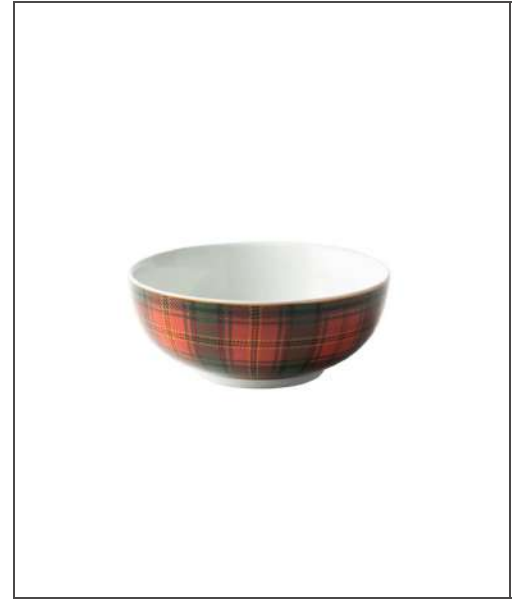

JENNA CLIFFORD - Red Tartan Cereal Bowl 15cm

JC-7200

L:16cm x W:16cm x H:6cm