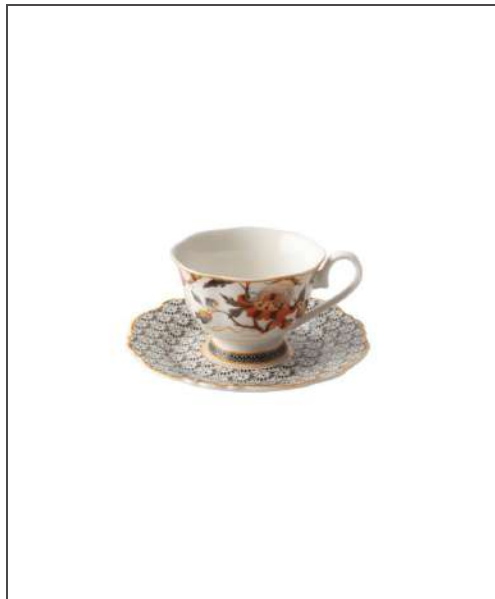

**JENNA CLIFFORD -
Midnight Bloom Cup &
Saucer in Gift Box**

JC-7156

L:16cm x W:16cm x H:8cm
Capacity: 150ml