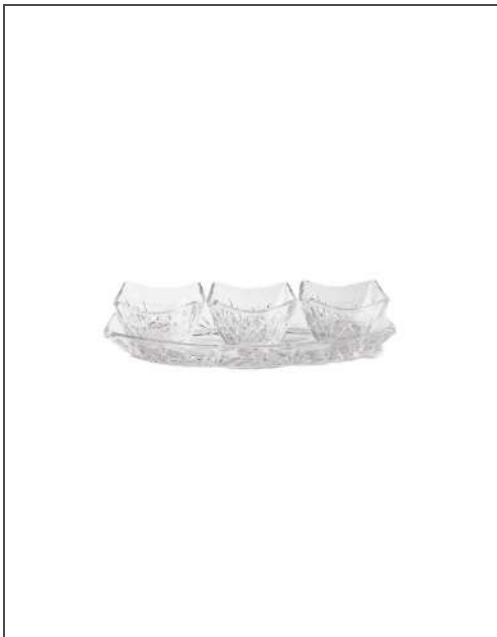

PARIS - Tray with 3 Small Bowls

ST-0000175

L:30cm x W:13cm x H:7cm