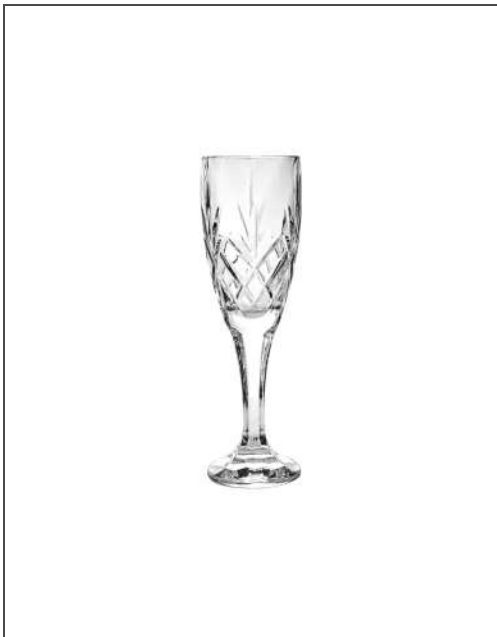

PARIS - Champagne Glass Set of 4

ST-0000291

L:7cm x W:7cm x H:22cm
Capacity: 200ml