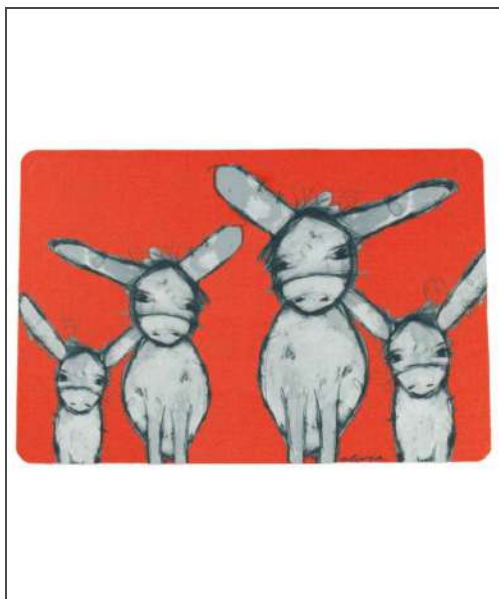

OLIVIA - Placemats

OLIVIA - Place Mats Set of 4 Red Donkey

OL-0000085

Diameter: 42cm (A3 in size)