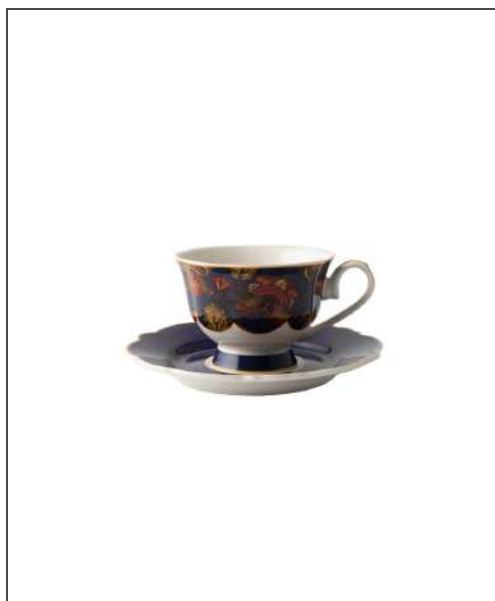

L:21cm W:21cm H:2cm

JENNA CLIFFORD - Blue Fern Cereal Bowl 17.8cm

JC-7165

L:18cm W: 18cm H:5cm

JENNA CLIFFORD - Blue Fern Mug in Gift Box

JC-7167

L:10cm W:13cm H:9cm
Capacity: 400ml

JENNA CLIFFORD - Blue Fern Cup & Saucer in Gift Box