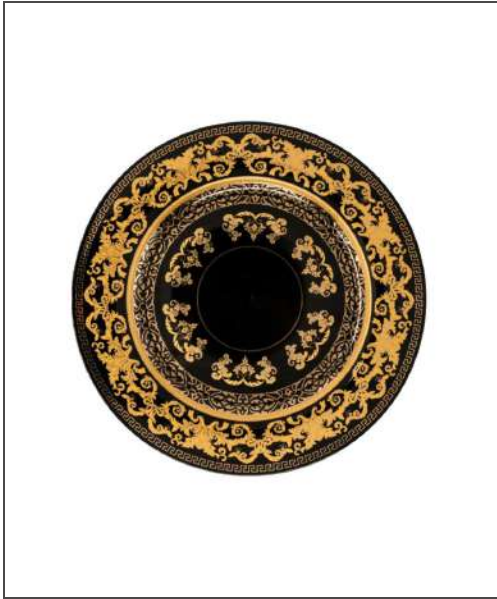

JENNA CLIFFORD - Grandeur

**JENNA CLIFFORD -
Grandeur Dinner Plate
Set of 4**

JC-7290

L:27cm x W:27cm x H:2cm