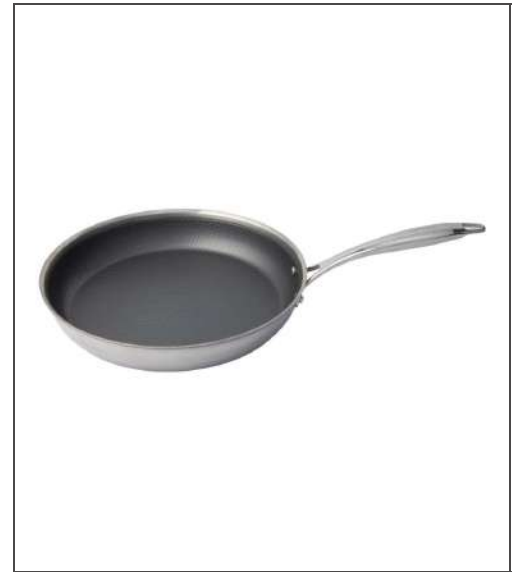

OMADA - Honeycomb Frying Pan with Coating

OMADA - 26cm OM-0000023

Honeycomb Frying Pan with Coating

L:45cm x W:26cm x H:11cm

OMADA - Honeycomb Frying Pan with Coating

OMADA - 30cm OM-0000024

Honeycomb Frying Pan with Coating