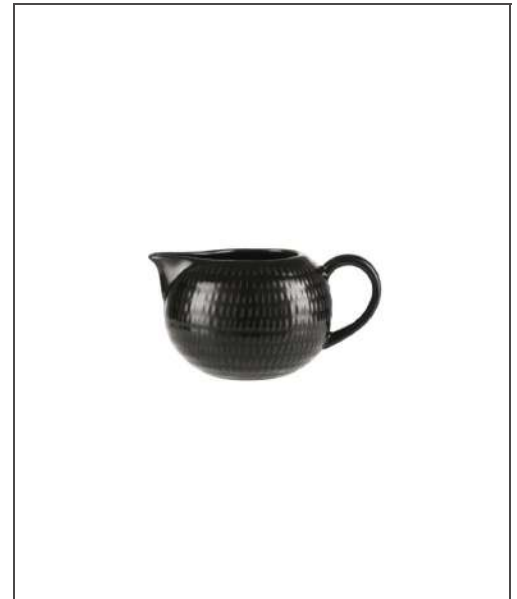

YVONNE CHAKA CHAKA - Rice

CHAKA CHAKA - Rice Sugar Pot

Black CH-0000020

L:10cm x W:10cm x H:8cm
Capacity: 250ml

CHAKA CHAKA - Rice Sugar Pot

Grey CH-0000030

L:10cm x W:10cm x H:8cm
Capacity: 250ml

CHAKA CHAKA - Rice Creamer