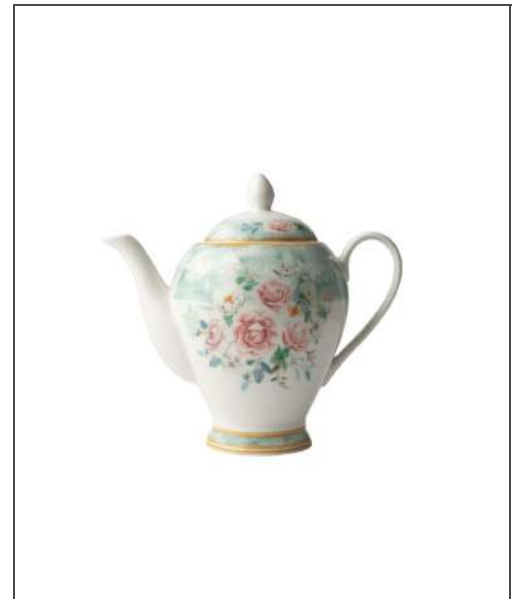

JC-7113

L:23cm x W:23cm x H:9cm

**JENNA CLIFFORD -
Green Floral Mug**

JC-7118

L:12cm x W:9cm x H:10cm
Capacity:350ml

**JENNA CLIFFORD -
Green Floral Teapot**

JC-7115

L:18cm x W:12cm x H:17cm
Capacity: 900ml