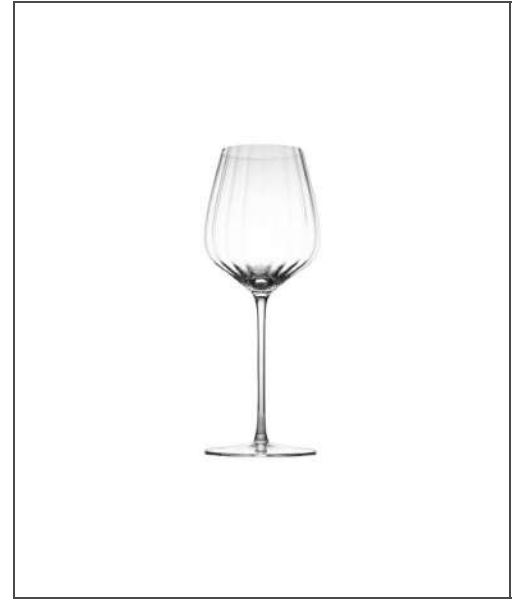

**JENNA CLIFFORD - Optic
Red Wine (Set of 2)**

JC-7333

**L:7cm x W:11cm x H:28cm
Capacity: 775ml**