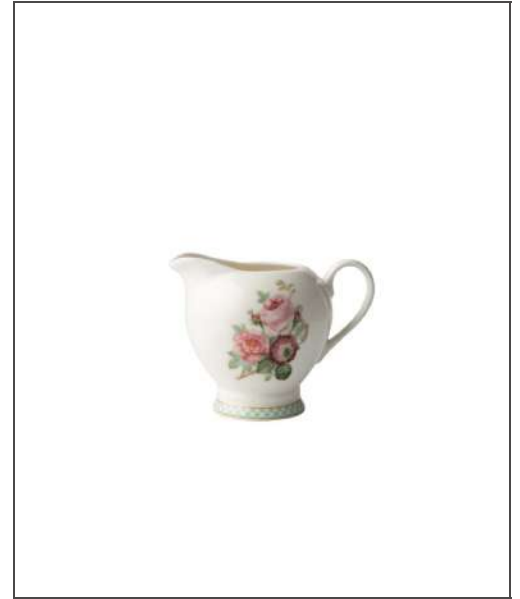

JENNA CLIFFORD - Italian Rose Teapot

JC-7023

L:21cm x W:20cm x H:13cm
Capacity: 900ml

JENNA CLIFFORD - Italian Rose Sugar Pot

JC-7024

L:14cm x W:13cm x H:9cm

JENNA CLIFFORD - Italian Rose Creamer

JC-7025