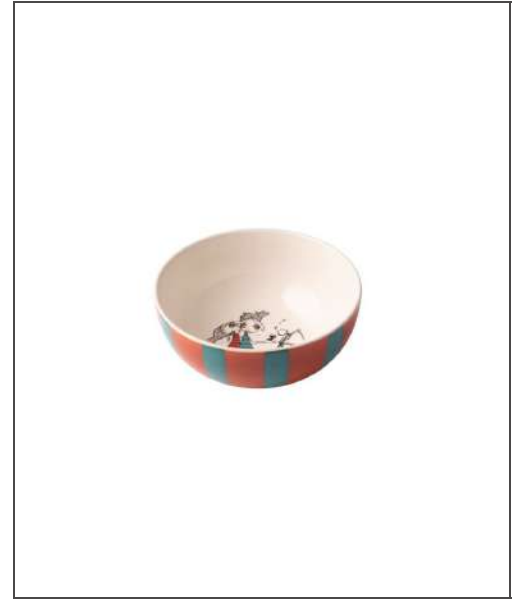

OLIVIA - You And Me

**OLIVIA - You And Me
Dinner Plate**

OL-0000002

L:27cm x W:27cm x H:3cm

**OLIVIA - You And Me
Side Plate**

OL-0000006

L:23cm x W:23cm x H:2cm

**OLIVIA - You And Me
Cereal Bowl**