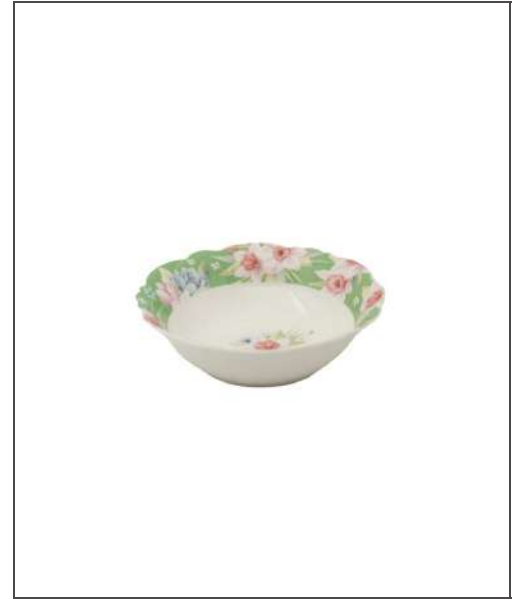

L:28cm x W:28cm x H:2cm

**JENNA CLIFFORD -
Jenna's Garden Side
Plate Set of 4**

JC-7265

L:21cm x W:21cm x H:2cm

**JENNA CLIFFORD -
Jenna's Garden Cereal
Bowl Set of 4**

JC-7266

L:17cm x W:17cm x H:5cm

**JENNA CLIFFORD -
Jenna's Garden Mug**