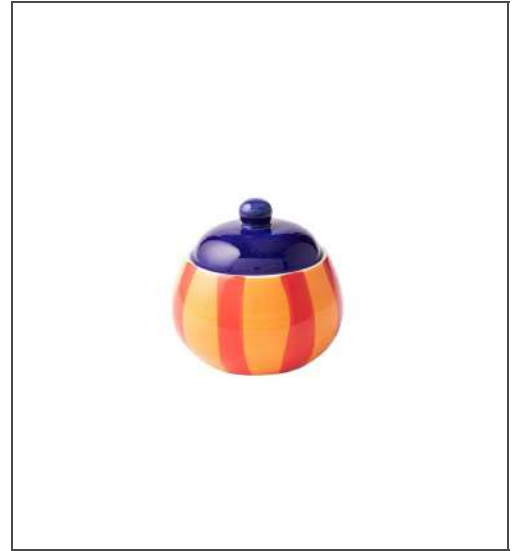

OLIVIA - Live Your Dreams Sugar Pot

OL-0000022

L:10cm x W:10cm x H:9cm
Capacity: 280ml