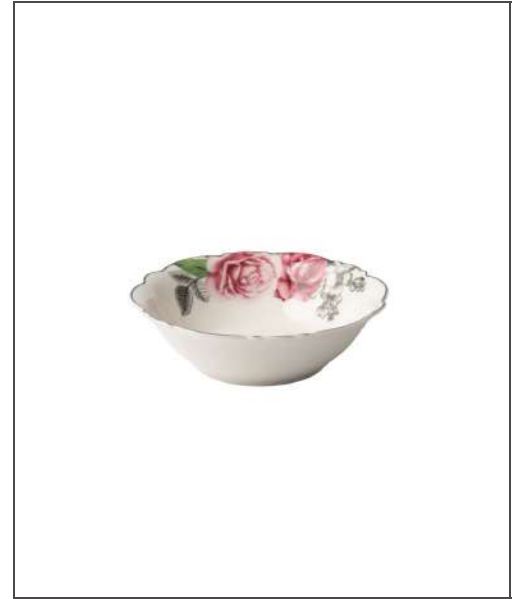

JENNA CLIFFORD - Wavy Rose Cereal Bowl

JC-7049

L:17cm x W:17cm x H:5cm