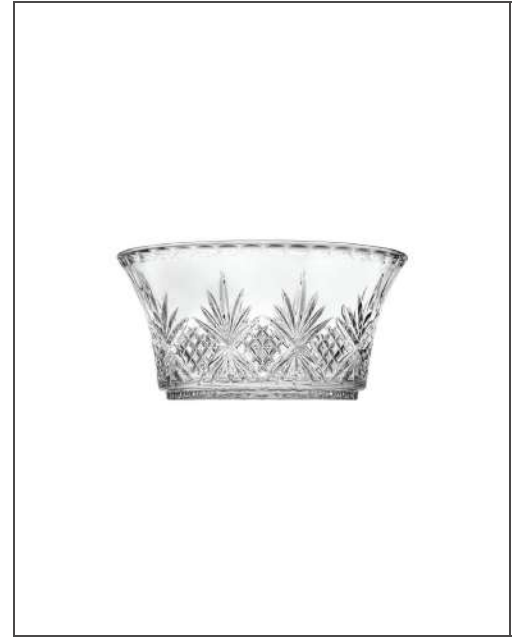

PARIS - Champagne Chiller

ST-0000294

L:35cm x W:26cm x H:17cm
Capacity: 4000ml