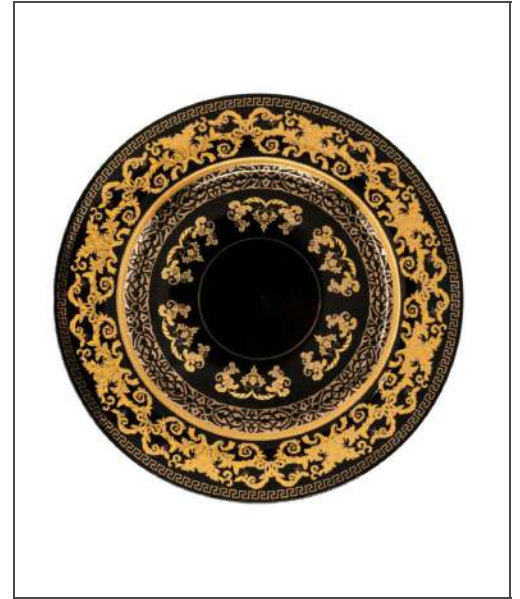

**JENNA CLIFFORD -
Grandeur Charger**

JC-7289

L:30cm x W:30cm x H:3cm