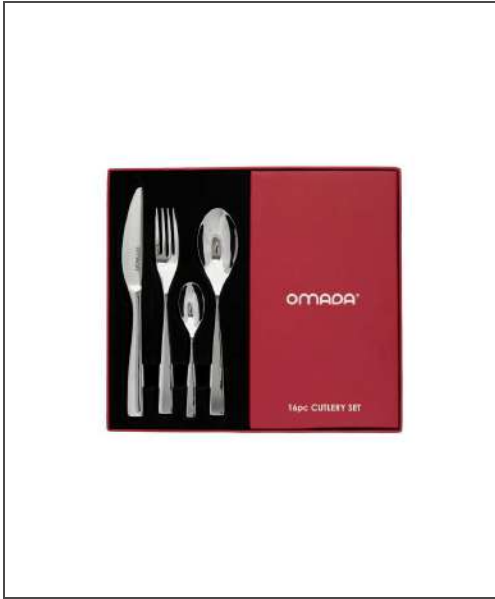

OMADA - Coffee Mug (available in 8 Designs)

Butterfly Blue OM-000209

L:12cm x W:8cm x H:9cm

Capacity: 350ml

CASINO & SIGNUM RANGES

OMADA's cutlery ranges consist of beautiful, durable pieces from 18/10 stainless steel. The ranges are completely dishwasher safe.

✓ Made from 18/10
Stainless Steel

Dishwasher Safe

OMADA - Cutlery

OMADA - Casino 16 Piece 18/10 Cutlery Set

OM-0000027

L:29cm x W:27cm x H:3cm

OMADA - Casino Cutlery Set

BOXMS5