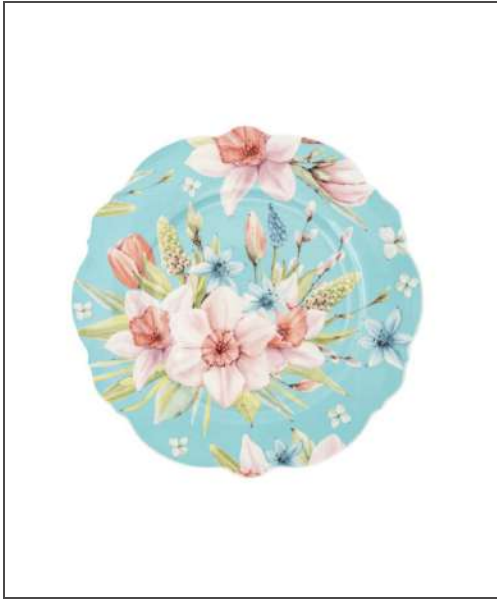

JENNA CLIFFORD - Jenna's Garden

**JENNA CLIFFORD -
Jenna's Garden Dinner
Plate Set of 4**

JC-7264

L:28cm x W:28cm x H:2cm