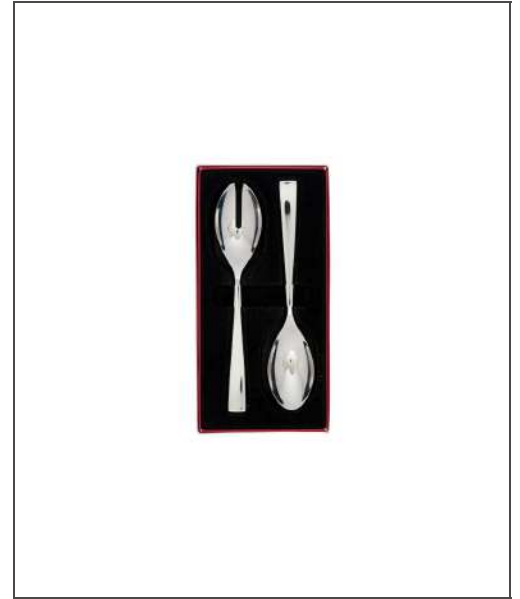

✓ Made from 18/10
Stainless Steel

Dishwasher Safe

OMADA - Cutlery

OMADA - Casino 16 Piece 18/10 Cutlery Set

OM-0000027

L:29cm x W:27cm x H:3cm

OMADA - Casino Cutlery Set

BOXMS5

L:29cm x W:27cm x H:3cm
L:28cm x W:14cm x H:3cm

OMADA - Casino Salad 18/10 Server Set

OM-0000028

L:28cm x W:14cm x H:3cm

OMADA - Signum 16 Piece 18/10 Cutlery Set

OM-0000025

L:29cm x W:27cm x H:3cm

OMADA - Signum Cutlery Set