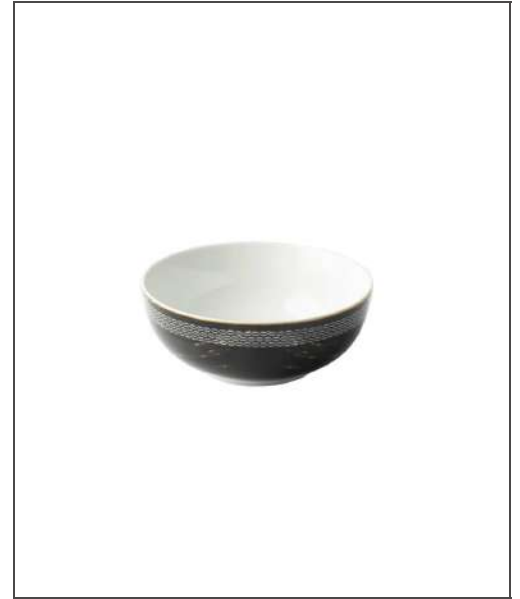

**JENNA CLIFFORD -
Serengeti Cereal Bowl**

JC-7175

L:16cm x W:16cm x H:6cm