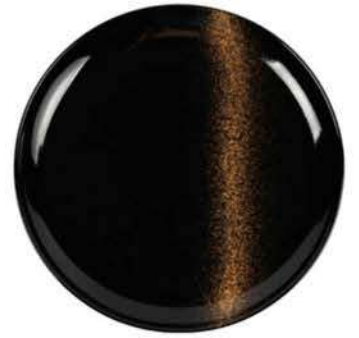

TEAPOT
CH-0000048
L:23cm x W:14cm x H:16cm
Capacity: 1000ml

SUGAR POT
CH-0000049
L:9cm x W:9cm x H:9cm
Capacity: 200ml

CREAMER
CH-0000050
L:13cm x W:8cm x H:8cm
Capacity: 200ml